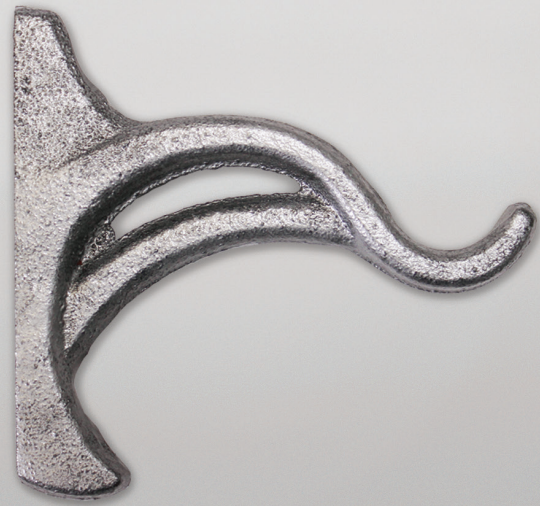

# FINIALS

LEAF SCROLL Iron Gold Shown. Size 1".  
ACANTHUS ARROW Black Shown. Size 1".  
PINE CONE Rust Shown. Size 1".

BEVELED BRICK Antique Pewter Shown. Size 1".

PETITE MODERN BALL Iron Gold Shown. Size 1".

PETITE FAUCET Black Shown. Size 1".

ENDCAPS

ENDCAP  
Black Shown

ENDCAP Black Shown. Size 1".

POLES

1" POLE  
Iron Gold, Black, Antique Pewter Shown.

# BRACKETS

CENTER BYPASS BRACKET  
Antique Pewter Shown, 3½" Return.

1" BRACKET  
Antique Pewter Shown, 3½" Return.

DOUBLE BRACKET  
Rust Shown, 3½" Inner Return, 6½" Outer Return.

1" BRACKET  
Iron Gold Shown, 5½" Return.

# RINGS

End of Baton

BATON Iron Gold Shown. Size 1".

EYELET RINGS WITH CLIPS Black Shown. Size 1".

C-RINGS WITH CLIPS Iron Oxide Shown. Size 1".

BIRD CAGE  
Rust Shown