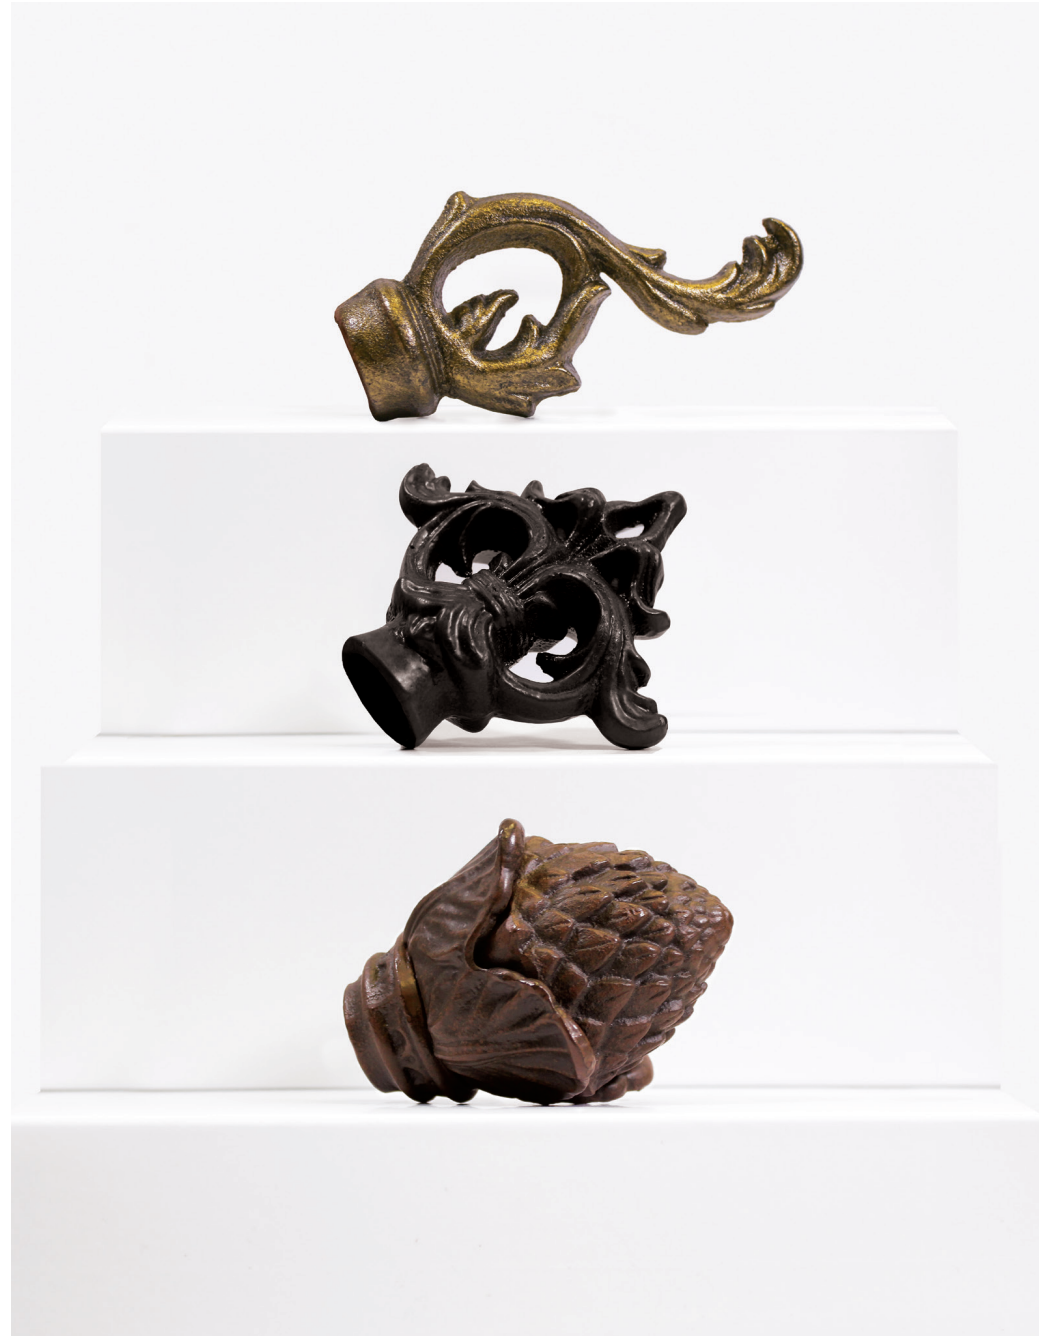

# FINIALS

INNER LACE  
Iron Oxide Shown. Size 1".

A

B

C

A. PEDESTAL BALL  
Antique Pewter Shown. Size 1".

B. BIRD CAGE  
Black Shown. Size 1".

C. CROWN PALACE  
Iron Gold Shown. Size 1".

# FINIALS

LEAF SCROLL Iron Gold Shown. Size 1".  
ACANTHUS ARROW Black Shown. Size 1".  
PINE CONE Rust Shown. Size 1".

BEVELED BRICK Antique Pewter Shown. Size 1".

PETITE MODERN BALL Iron Gold Shown. Size 1".

PETITE FAUCET Black Shown. Size 1".

ENDCAPS

ENDCAP  
Black Shown

ENDCAP Black Shown. Size 1".

POLES

1" POLE  
Iron Gold, Black, Antique Pewter Shown.